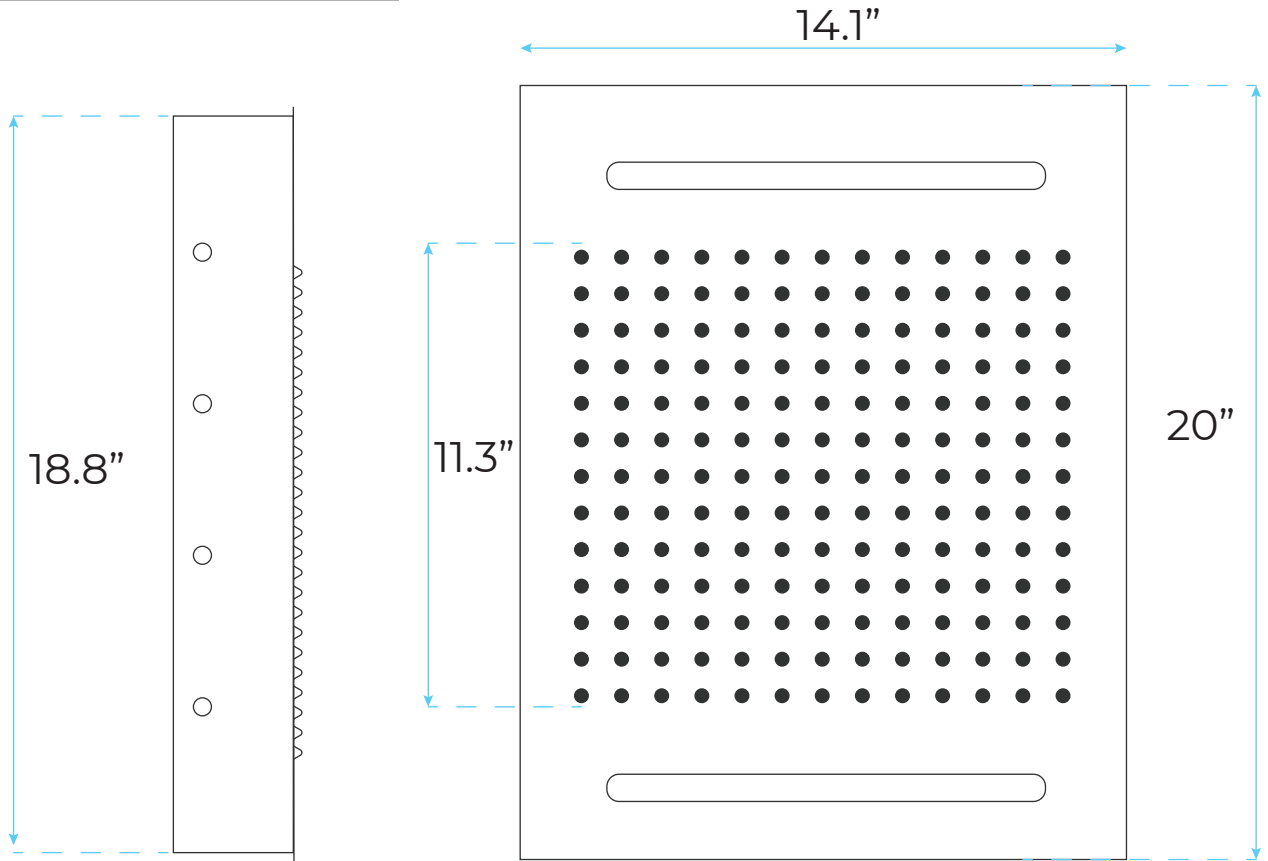

FONTANA EMILIA CHROME POSH LED DIGITAL CONTROL THERMOSTATIC RAINFALL BATHROOM SHOWER SET SPECS

Specifications

- Spray Pattern: Rain
- Installation Type: Wall Mounted
- Valve Type: Thermostatic
- Style: Contemporary/Modern
- Feature: Anti-Scald
- Shower Head Diameter/Width: 20"

Shower Head Size:

Flow Rate
2.5 GPM / 9.5 LPM (rain Shower)

Hand Shower Size:

The minimum required water pressure is 0.05 MPa (0.5 bar).
Flow rate 2.5 GPM (9.5 LPM).

Mixer Size: