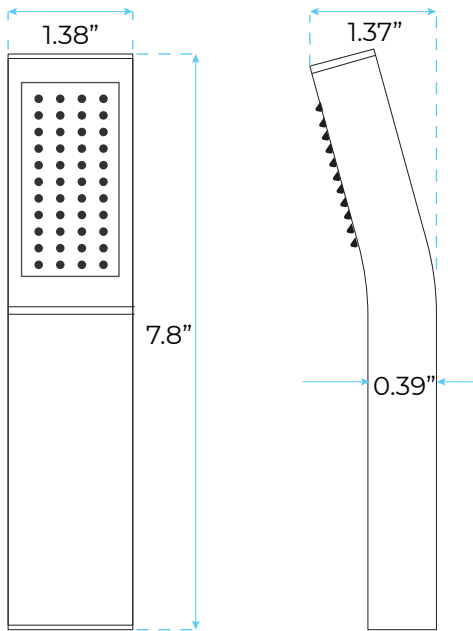

FONTANA EMILIA CHROME POSH LED DIGITAL CONTROL THERMOSTATIC RAINFALL BATHROOM SHOWER SET SPECS

Specifications

- Spray Pattern: Rain
- Installation Type: Wall Mounted
- Valve Type: Thermostatic
- Style: Contemporary/Modern
- Feature: Anti-Scald
- Shower Head Diameter/Width: 20"

Shower Head Size:

Flow Rate
2.5 GPM / 9.5 LPM (rain Shower)

Hand Shower Size:

The minimum required water pressure is 0.05 MPa (0.5 bar).
Flow rate 2.5 GPM (9.5 LPM).

Mixer Size: